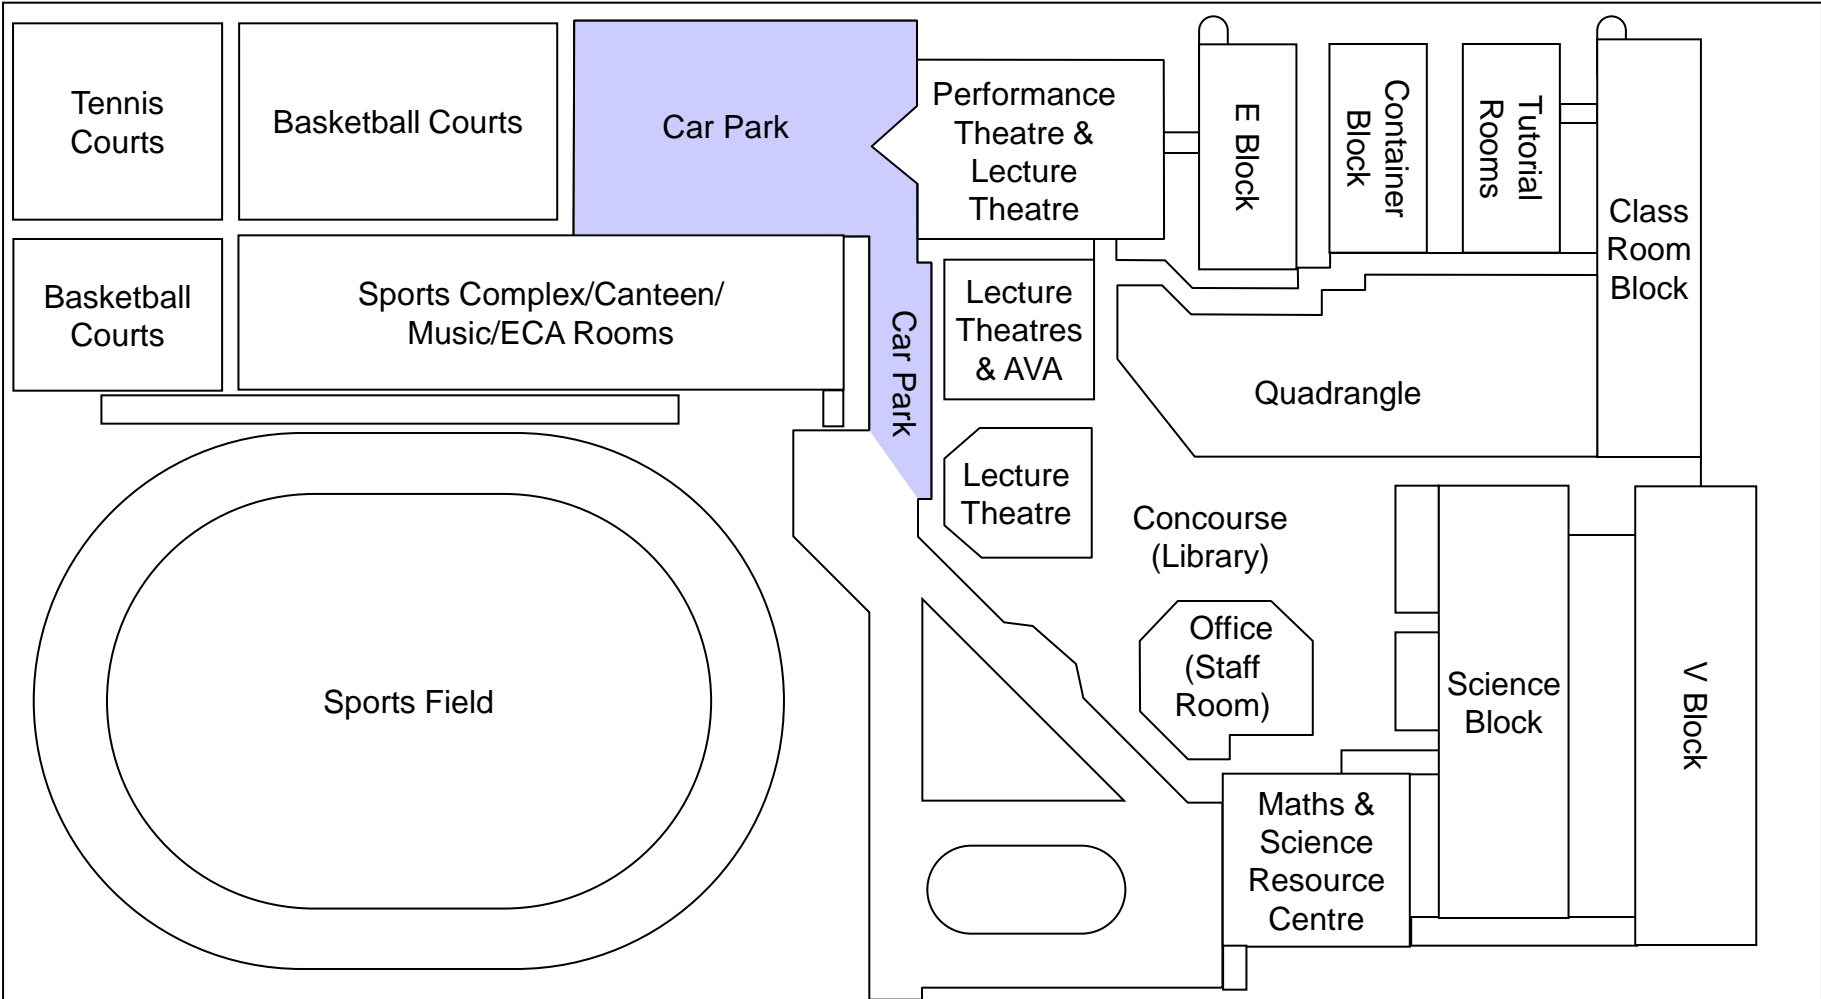

College Layout

G

CAR LABEL

COLLEGE DAY 2013

SATURDAY, 27 JULY